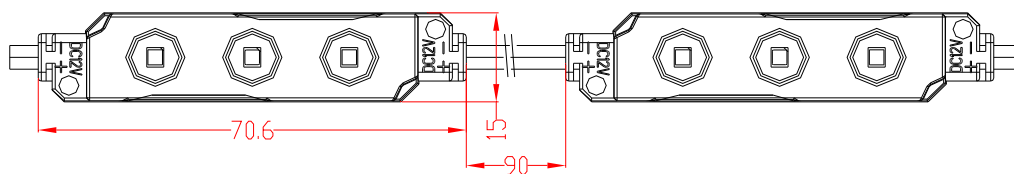

Diagram

Top View