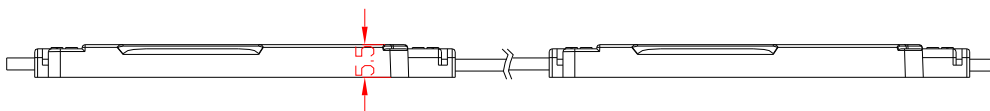

Diagram

Top View

Side View

Top-Side View

ATTENTION

- *To ensure the longevity and stability of Module, please do not hit or beat the module forcibly.
- *Please do not install it in totally exposed outdoor environment.
- *Suggested distance between the module and light box cover within 50~80mm, The distance between each module is 30~50mm.