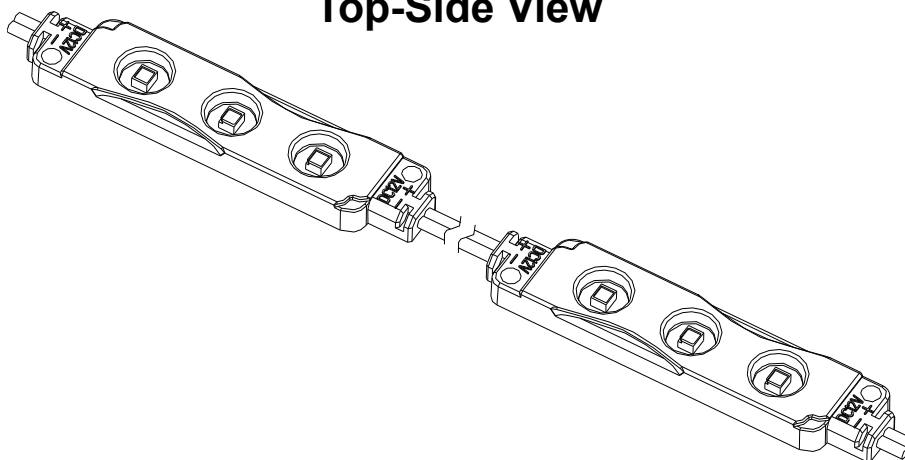

Top-Side View

ATTENTION

- *To ensure the longevity and stability of Module, please do not hit or beat the module forcibly.
- *Please do not install it in totally exposed outdoor environment.
- *Suggested distance between the module and light box cover within 50~80mm, The distance between each module is 30~50mm.